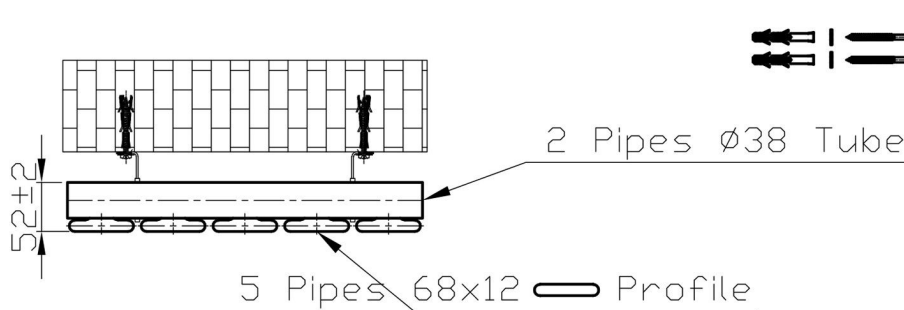

Warrington Type 10 Vertical Radiator 1500 x 376mm.

Technical Drawing

Unit: mm

Eastbrook 
Eastbrook Road, Gloucester GL4 3DB
Technical Helpline : 01452 317890
Mon - Fri / 8am - 5pm
Email : technical@eastbrookco.com