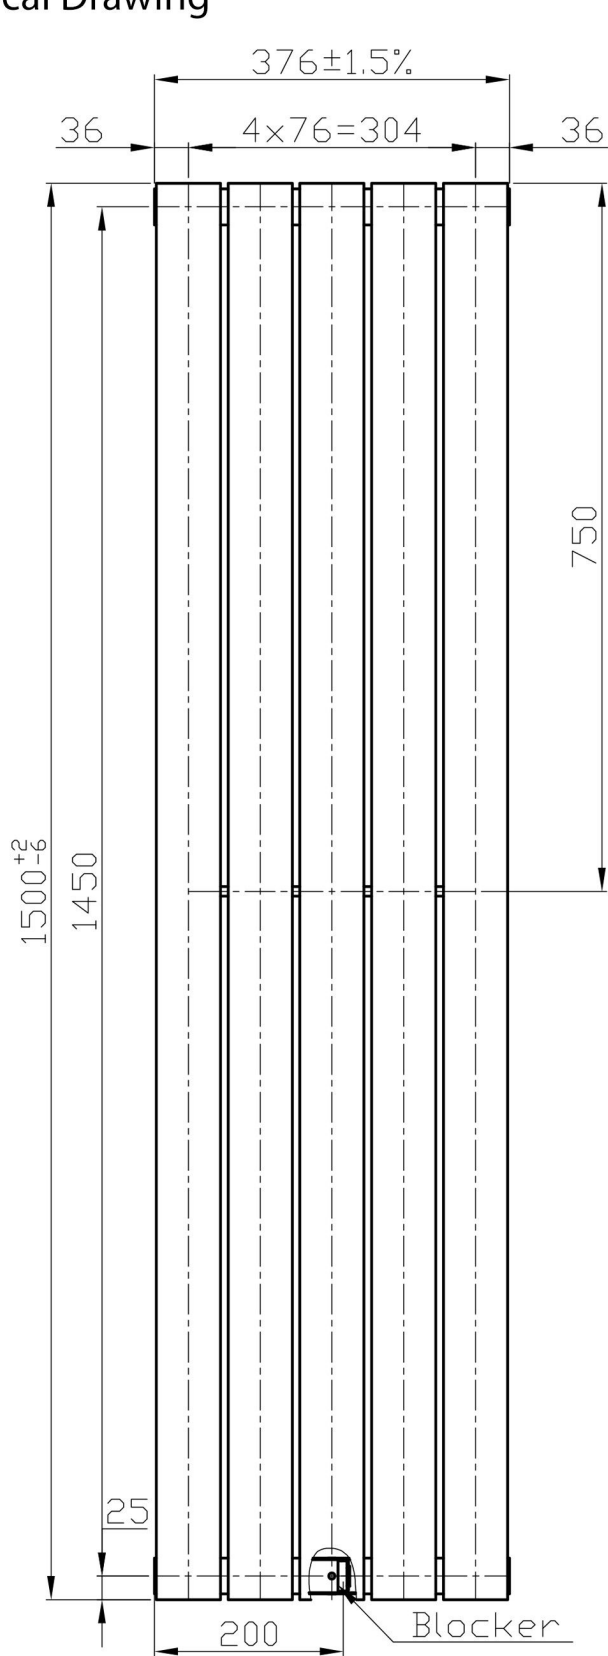

Warrington Type 10 Vertical Radiator 1500 x 376mm.

Technical Drawing

Unit: mm

Eastbrook 
Eastbrook Road, Gloucester GL4 3DB
Technical Helpline : 01452 317890
Mon - Fri / 8am - 5pm
Email : technical@eastbrookco.com