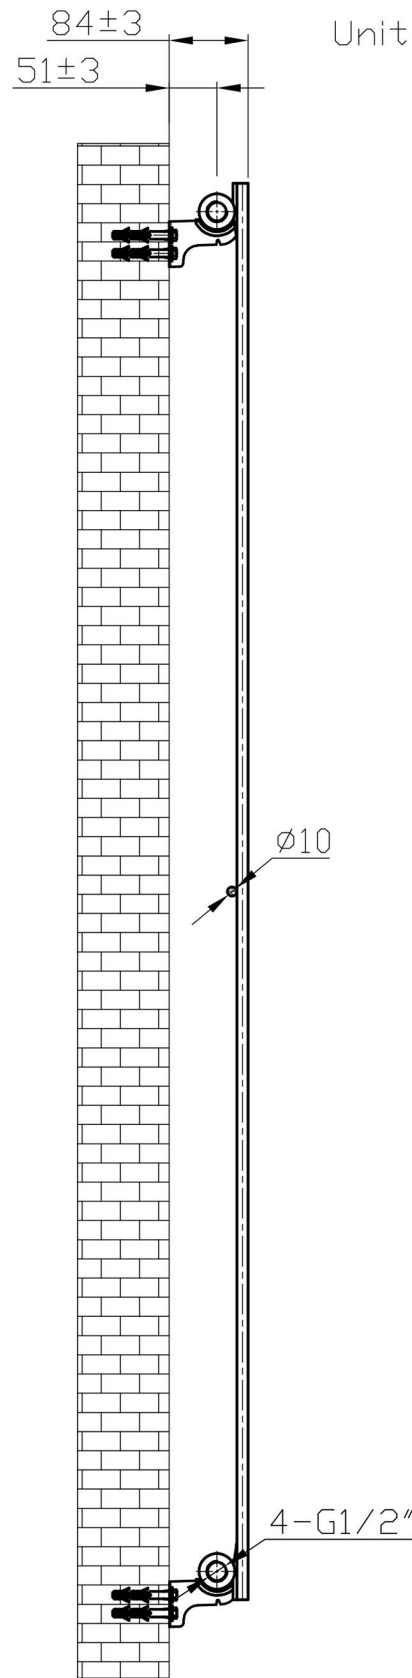

Warrington Type 10 Vertical Radiator 1500 x 376mm.

Technical Drawing

Unit: mm

Eastbrook 
Eastbrook Road, Gloucester GL4 3DB
Technical Helpline : 01452 317890
Mon - Fri / 8am - 5pm
Email : technical@eastbrookco.com